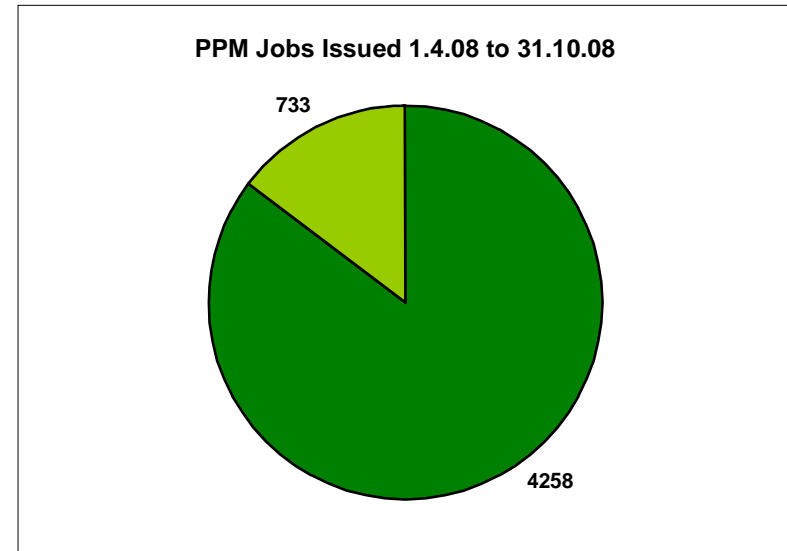

Birmingham PCTs Estates & Facilities Jobs 1.4.08 to 31.10.08

Breakdown Jobs

		Last Year	This Year
1	Number of Jobs issued since 1st April	12275	12290
2	Number Completed	10764	10336
3	Number Completed 'On Time'	9413	8583
4	Number Completed Late	1351	1753
5	% 'On Time'	87.45	83.04

Planned Preventative Maintenance

		Last Year	This Year
1	Number of Jobs issued since 1st April	5866	6007
2	Number Completed	5539	4991
3	Number Completed 'On Time'	4506	4258
4	Number Completed Late	1033	733
5	% 'On Time'	81.35	85.31

Breakdown jobs are allocated to a time band for completion, these are; 1 hour, 1 day, 3 days, 1 week, 1 month

Planned jobs are to be completed in the week that they are scheduled