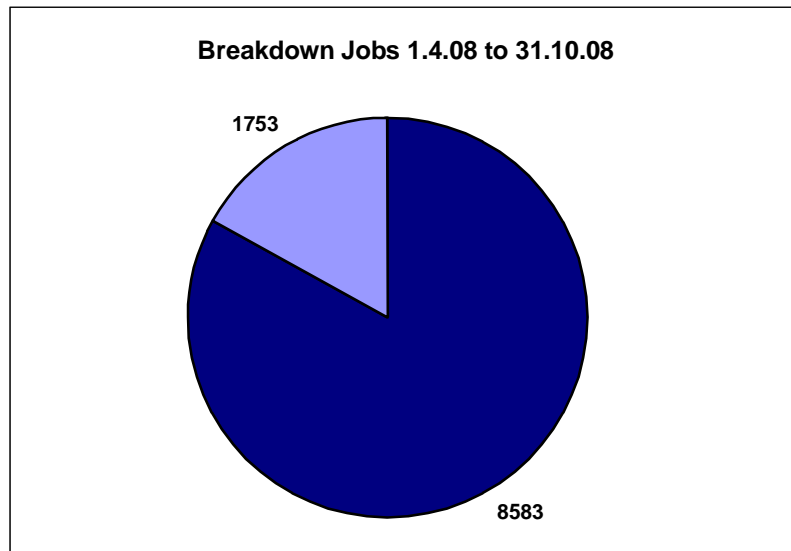

Birmingham PCTs Estates & Facilities Jobs 1.4.08 to 31.10.08

Breakdown Jobs

		Last Year	This Year
1	Number of Jobs issued since 1st April	12275	12290
2	Number Completed	10764	10336
3	Number Completed 'On Time'	9413	8583
4	Number Completed Late	1351	1753
5	% 'On Time'	87.45	83.04

Planned Preventative Maintenance

		Last Year	This Year
1	Number of Jobs issued since 1st April	5866	6007
2	Number Completed	5539	4991
3	Number Completed 'On Time'	4506	4258
4	Number Completed Late	1033	733
5	% 'On Time'	81.35	85.31

Breakdown jobs are allocated to a time band for completion, these are; 1 hour, 1 day, 3 days, 1 week, 1 month

Planned jobs are to be completed in the week that they are scheduled