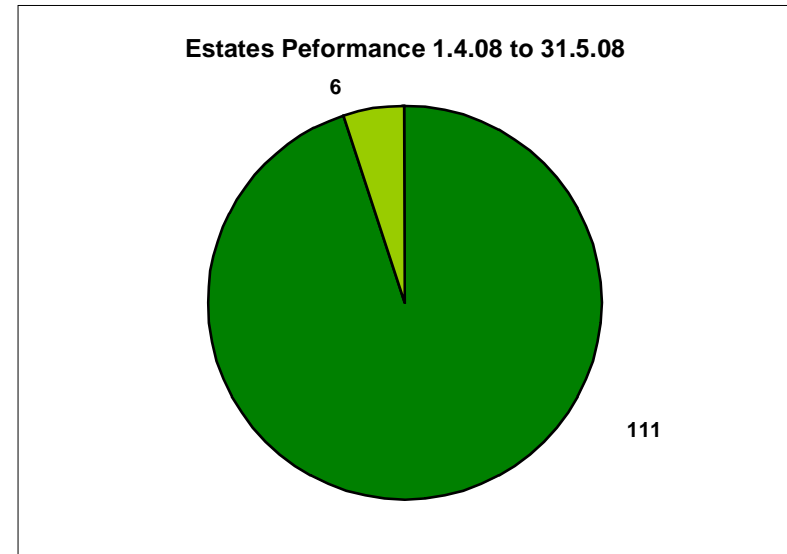

Birmingham East & North PCT Estates & Facilities Jobs 1.4.08 to 31.5.08

Breakdown Jobs

		Last Year	This Year
1	Number of Jobs issued since 1st April	602	638
2	Number Completed	502	444
3	Number Completed 'On Time'	376	359
4	Number Completed Late	126	85
5	% 'On Time'	74.90	80.86

Planned Preventative Maintenance

		Last Year	This Year
1	Number of Jobs issued since 1st April	121	144
2	Number Completed	112	117
3	Number Completed 'On Time'	102	111
4	Number Completed Late	10	6
5	% 'On Time'	91.07	94.87

Breakdown jobs are allocated to a time band for completion, these are; 1 hour, 1 day, 3 days, 1 week, 1 month

Planned jobs are to be completed in the week that they are scheduled