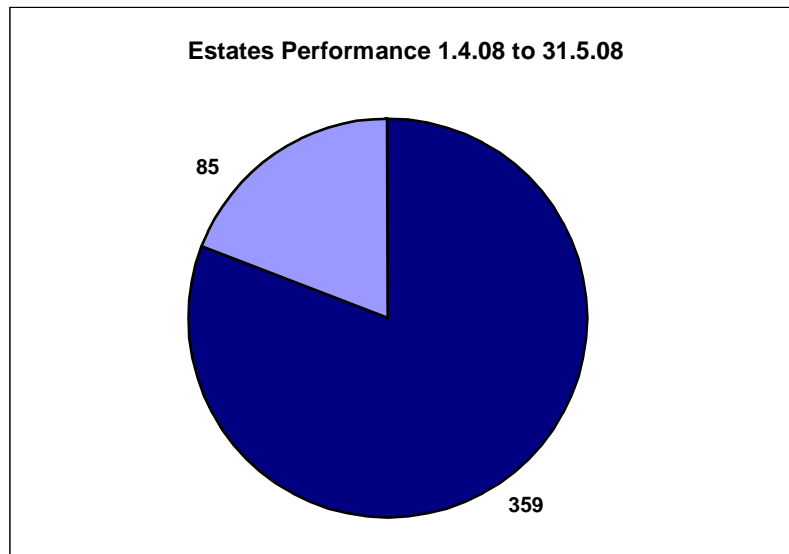

Birmingham East & North PCT Estates & Facilities Jobs 1.4.08 to 31.5.08

Breakdown Jobs

		Last Year	This Year
1	Number of Jobs issued since 1st April	602	638
2	Number Completed	502	444
3	Number Completed 'On Time'	376	359
4	Number Completed Late	126	85
5	% 'On Time'	74.90	80.86

Planned Preventative Maintenance

		Last Year	This Year
1	Number of Jobs issued since 1st April	121	144
2	Number Completed	112	117
3	Number Completed 'On Time'	102	111
4	Number Completed Late	10	6
5	% 'On Time'	91.07	94.87