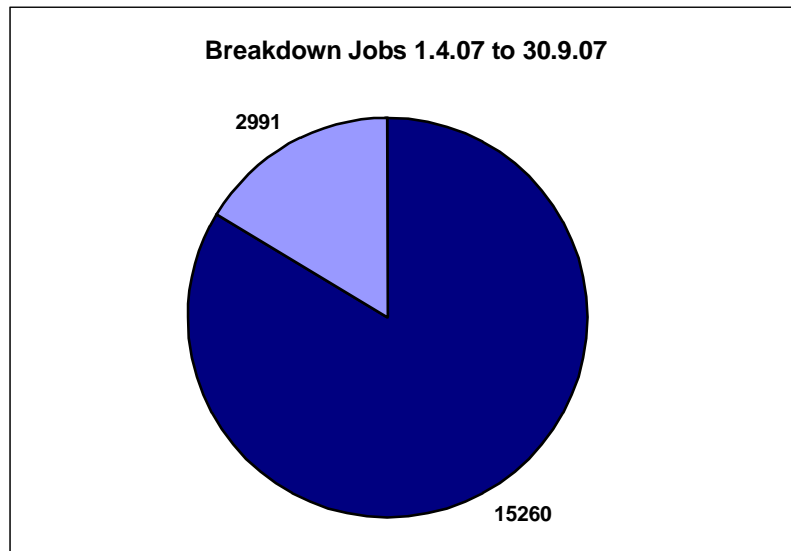

## Birmingham PCTs Estates & Facilities Jobs 1.4.07 to 31.3.08

**Breakdown Jobs**

		Last Year	This Year
1	Number of Jobs issued since 1st April	21282	21205
2	Number Completed	18391	18251
3	Number Completed 'On Time'	16341	15260
4	Number Completed Late	2050	2991
5	% 'On Time'	88.85	83.61

**Planned Preventative Maintenance**

		Last Year	This Year
1	Number of Jobs issued since 1st April	9915	10133
2	Number Completed	8166	8819
3	Number Completed 'On Time'	6770	6785
4	Number Completed Late	1396	2034
5	% 'On Time'	82.90	76.94

Breakdown jobs are allocated to a time band for completion, these are; 1 hour, 1 day, 3 days, 1 week, 1 month

Planned jobs are to be completed in the week that they are scheduled