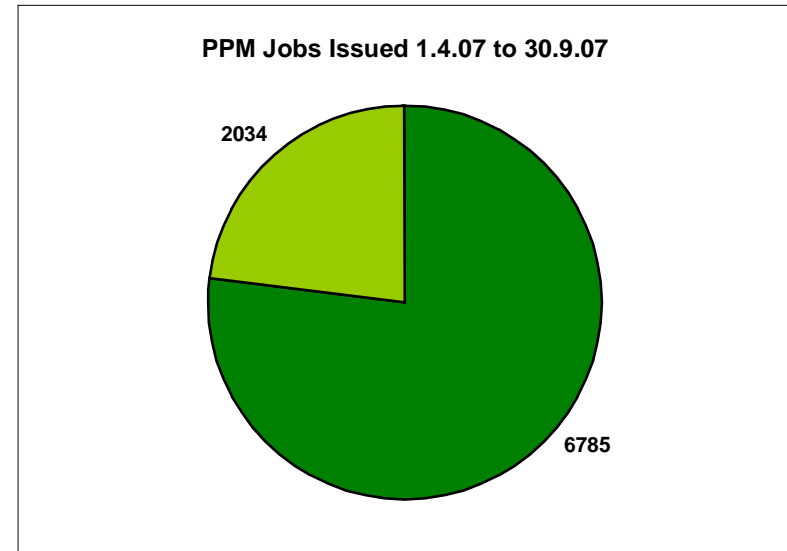

## Birmingham PCTs Estates & Facilities Jobs 1.4.07 to 31.3.08

**Breakdown Jobs**

		Last Year	This Year
1	Number of Jobs issued since 1st April	21282	21205
2	Number Completed	18391	18251
3	Number Completed 'On Time'	16341	15260
4	Number Completed Late	2050	2991
5	% 'On Time'	88.85	83.61

**Planned Preventative Maintenance**

		Last Year	This Year
1	Number of Jobs issued since 1st April	9915	10133
2	Number Completed	8166	8819
3	Number Completed 'On Time'	6770	6785
4	Number Completed Late	1396	2034
5	% 'On Time'	82.90	76.94

Breakdown jobs are allocated to a time band for completion, these are; 1 hour, 1 day, 3 days, 1 week, 1 month

Planned jobs are to be completed in the week that they are scheduled