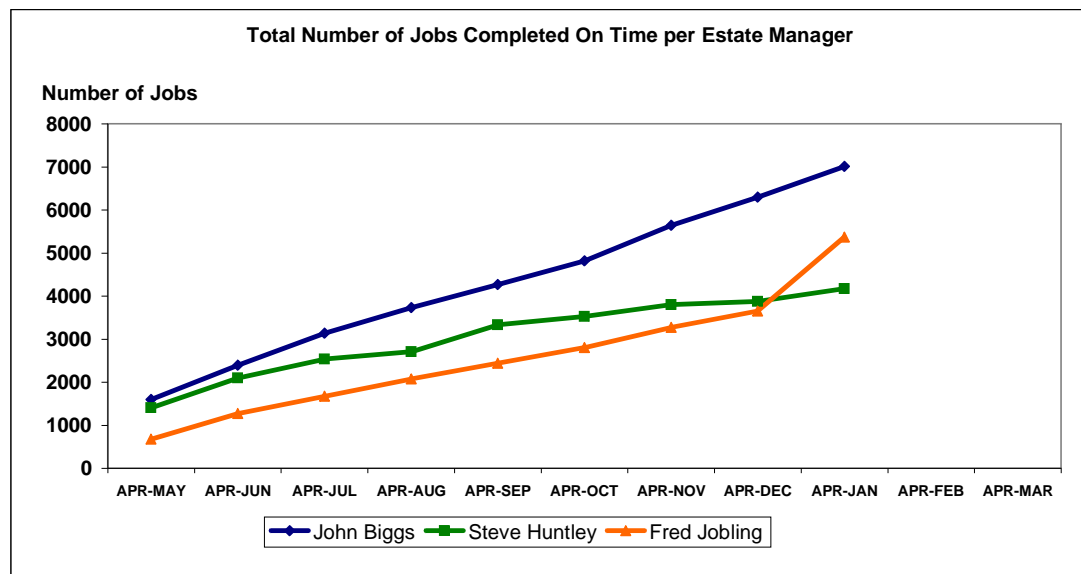

Estates & Facilities F.A.C.T.S System Information