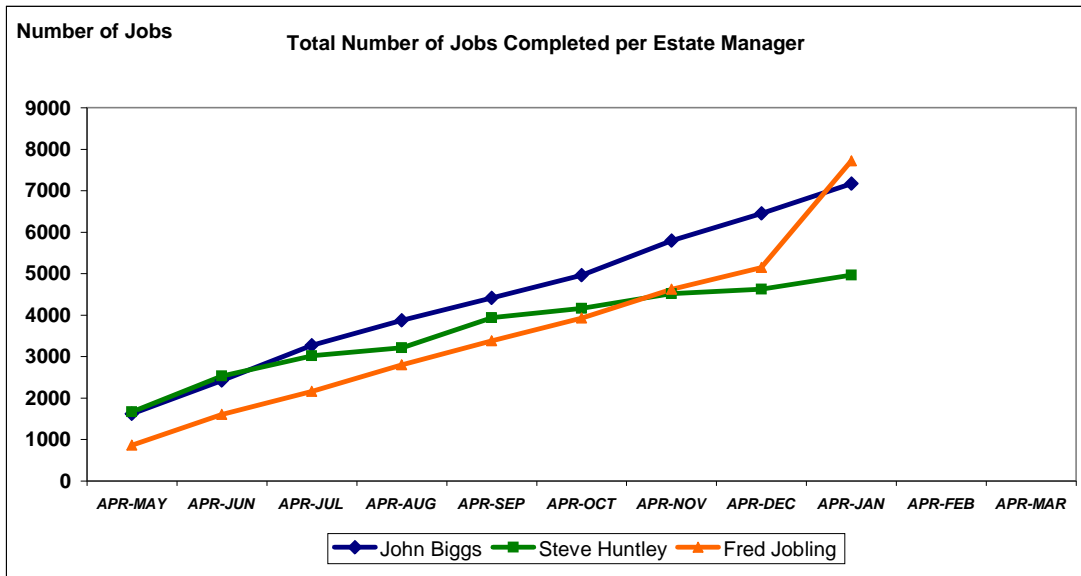

Estates & Facilities F.A.C.T.S System Information