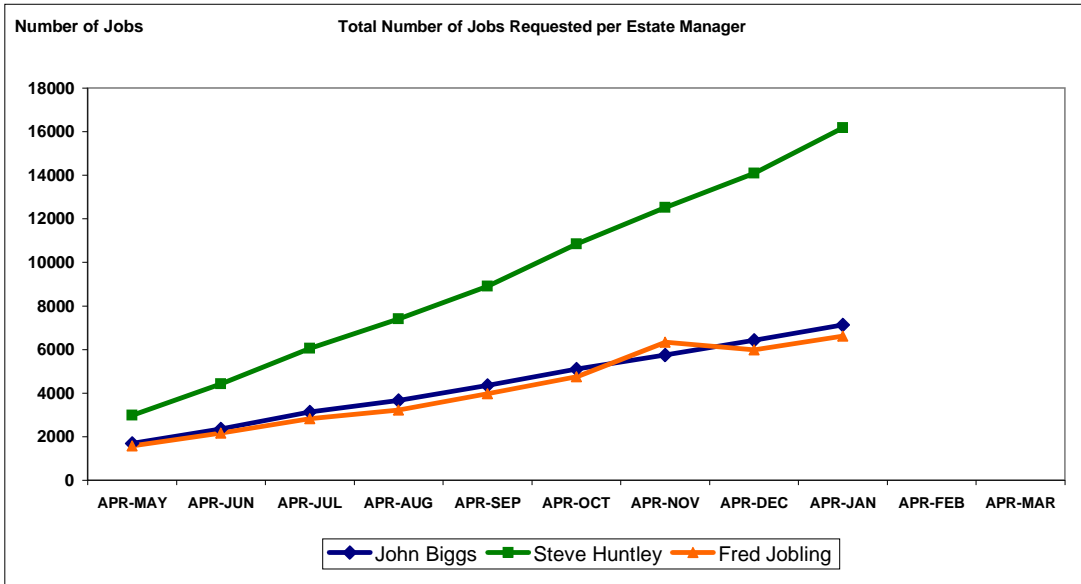

Estates & Facilities F.A.C.T.S System Information